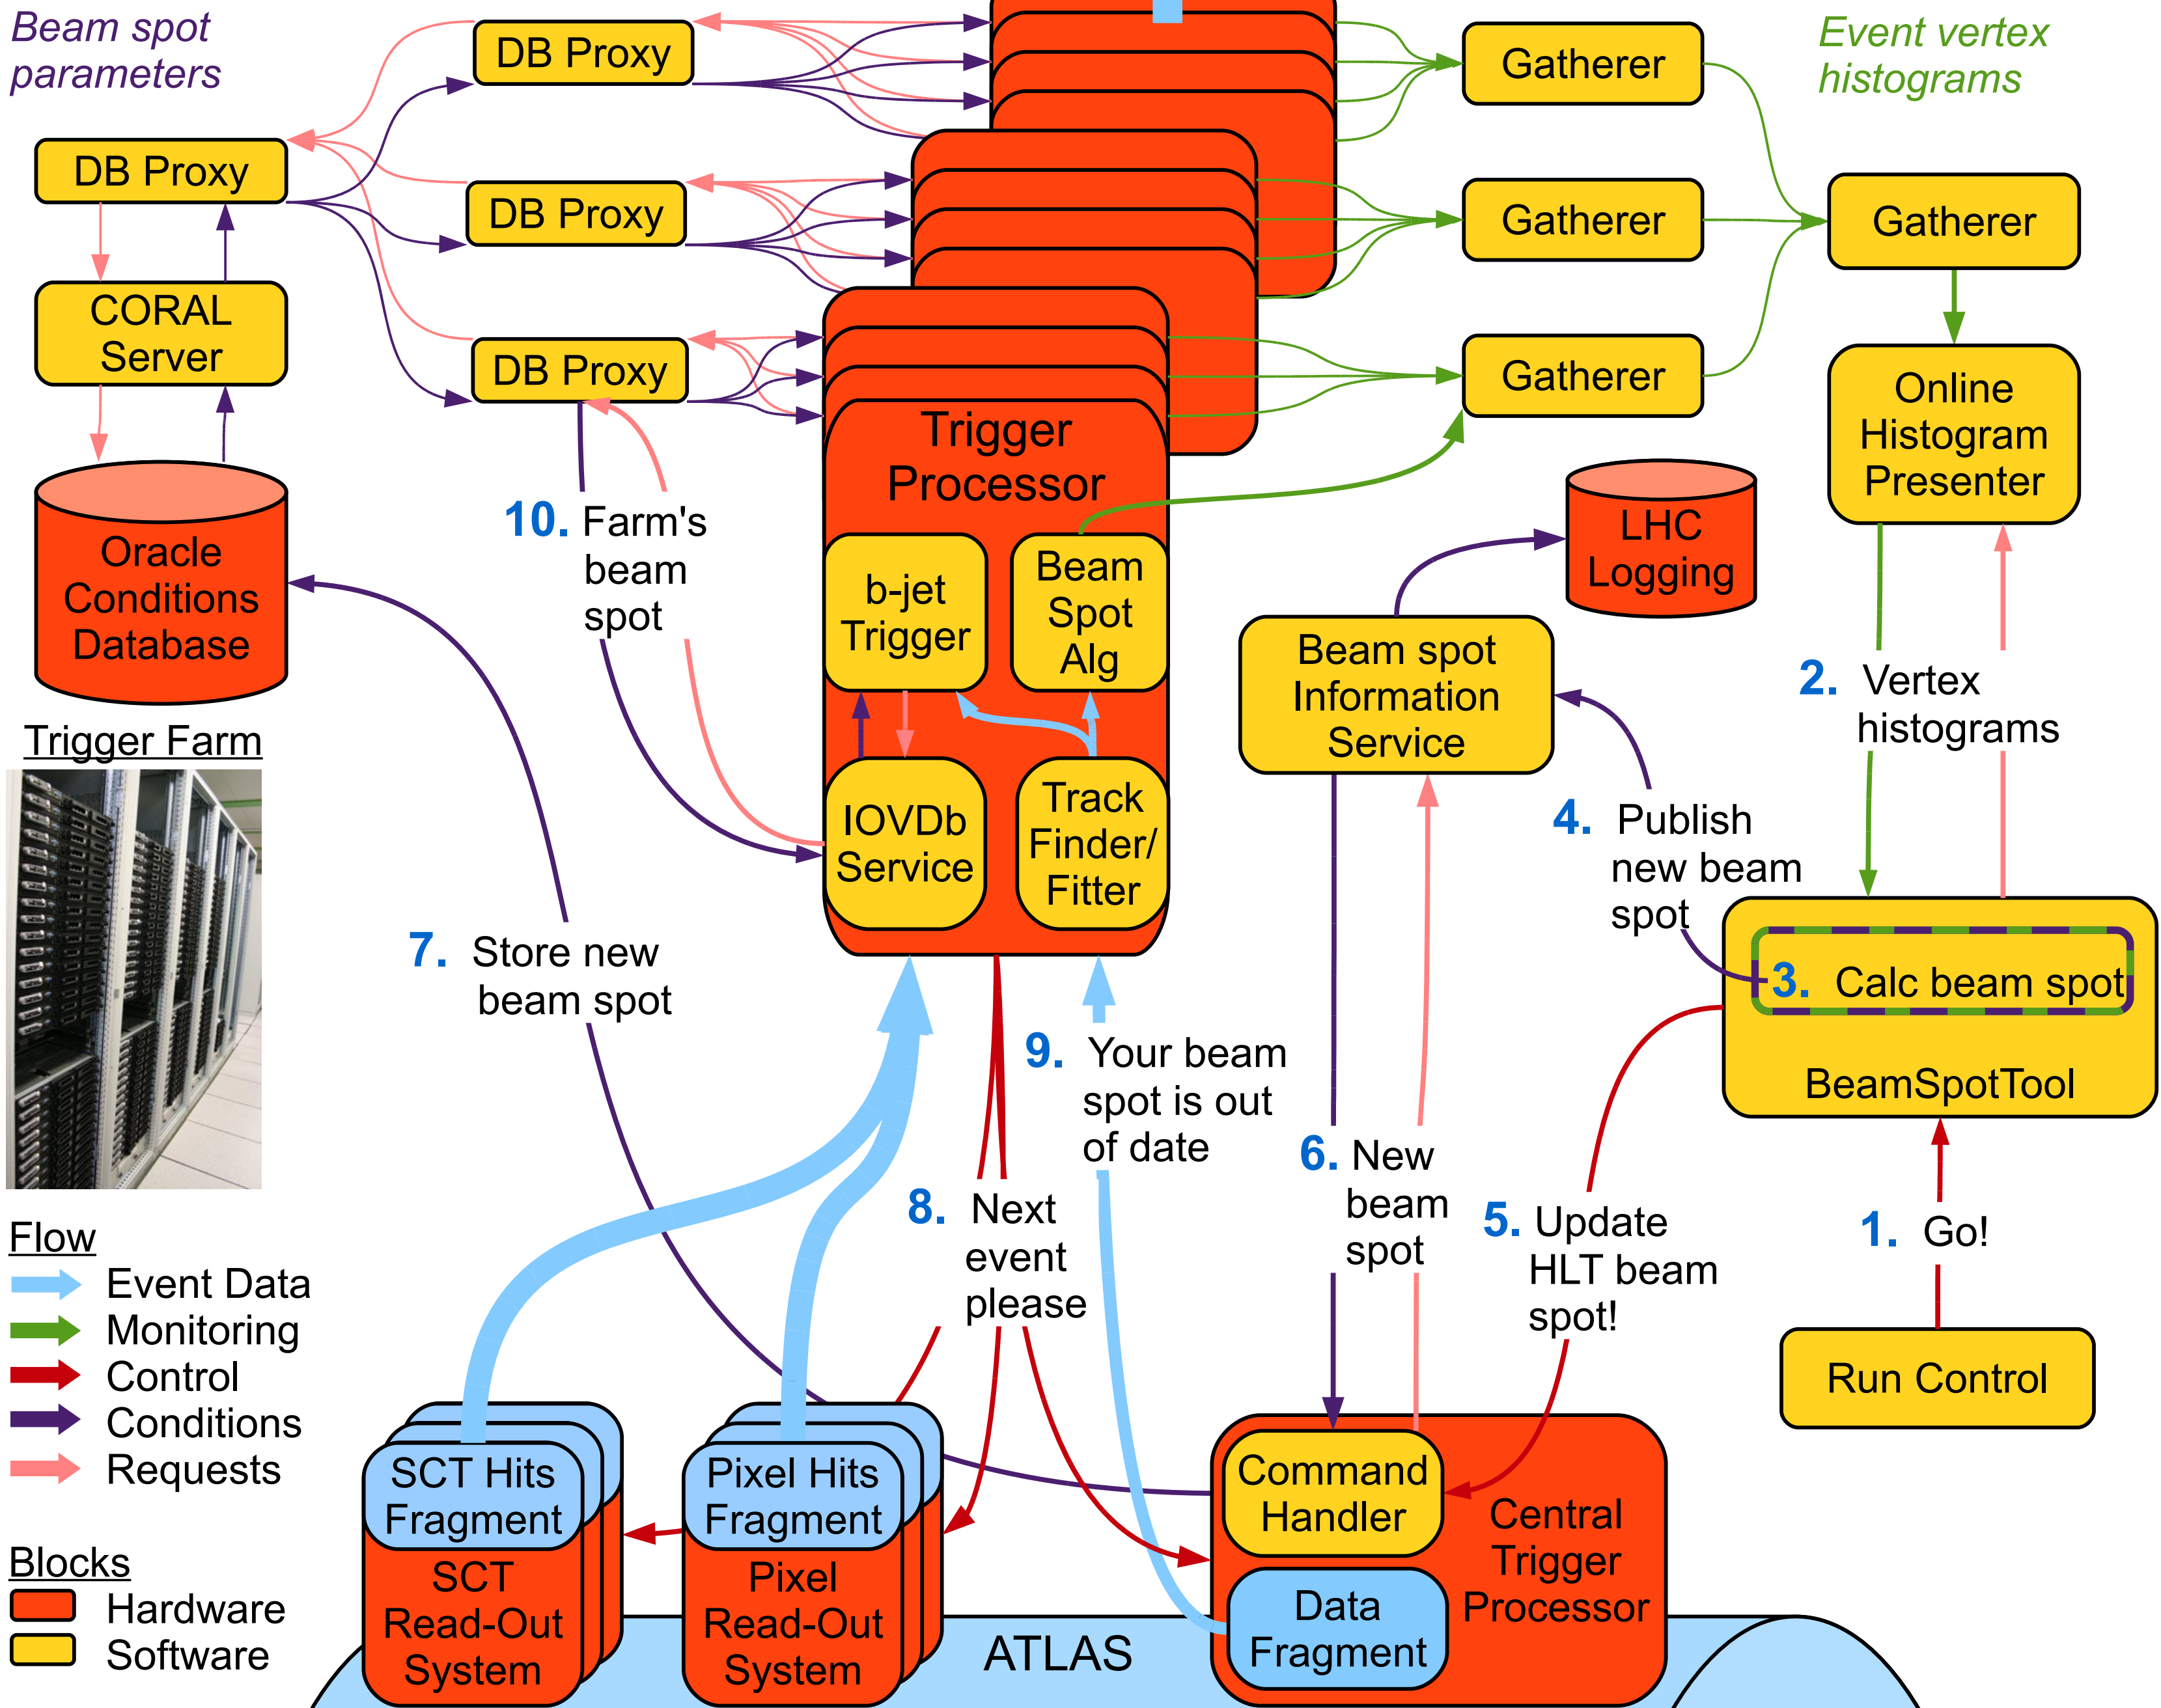

Conditions Database

Beam spot parameters

Online Monitoring

Event vertex histograms

Trigger Farm